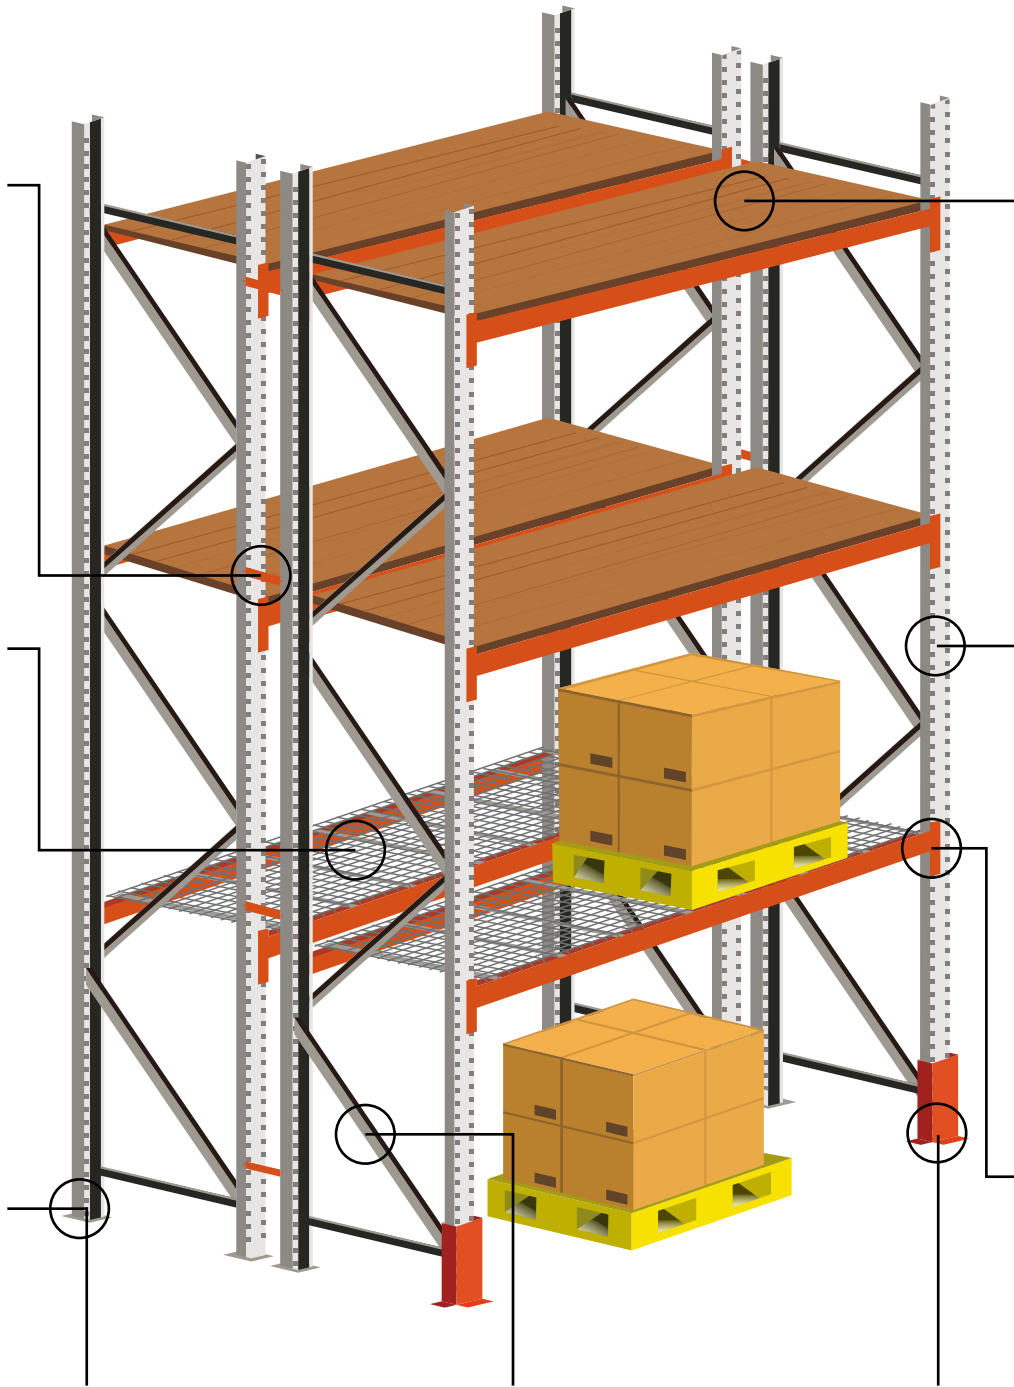

FEATURES

- Individual access to all pallets to full height of warehouse
- Simple stock rotation achieved
- Easy beam adjustment accommodates variable pallet heights
- Compatible with many handling equipment styles
- Conventional tolerance for floors when used to 10m high
- Lower level pallets can be located on the floor (picking pallets)
- Accessories available can accommodate every unit load type
- Economical shelving beams can be added for low level picking
- High average locations used 95%, for 100% accessibility, good stock rotation

NOTE: All prices are subject to change without prior notice

PALLET RACKING | COMPONENTS

Row Spacer

Wire Decking

Heavy Duty Base Plate

Particle Board

Upright Frame

Beams

Shim Plate

Bracing

Corner Protector

MEZZANINE FLOORS & RAISED STORAGE AREAS

Maximise Warehouse Space with Mezzanine Floors

Mezzanine floors systems are a cost-effective way to maximise floor space and improve productivity in warehouse and factory environments.