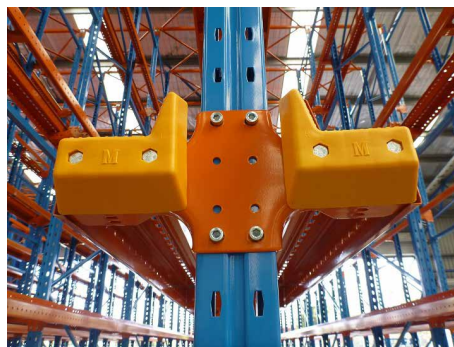

KEY FEATURES

- 76mm Slot/Pitch - the most common connection system in Australia
- Compatible with a number of existing systems
- Long lasting galvanised uprights
- Powder coated beams with 4 hook connectors
- Various lengths, widths, heights available
- Heavy duty base plates

SYSTEM CONCEPT

Average Locations Used	90%
Immediate Accessibility	40%
Stock Rotation	Average
Floor Utilisation	60%

APPLICATIONS

- Parts Storage & Picking
- Instant Workshop
- Vehicle Storage
- Office/Retail Area
- Archive Storage

DRIVE-IN RACKING

Ideal For High Density Pallet Storage

Are your pallets evenly packed & stored? Do you need to maximise space? Do you have high-volume? Then give us a call and let us explain why Drive-In racking systems are more and more popular. With unique self-centring rails position pallets quickly, easily and safely. Works with conventional forklifts and perfect for maximising areas such as cool rooms.