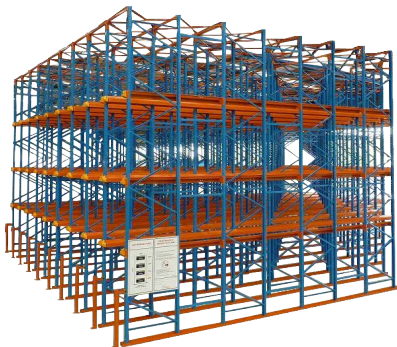

WAREHOUSE RACKING

PALLET RACKING

MEZZANINE FLOORS & RAISED STORAGE AREAS

DRIVE-IN RACKING

WAREHOUSE RACKING ACCESSORIES

PALLET RACKING

Universal Racking System for Storing Multiple Pallets

This system offers the most economical, efficient storing and retrieval of pallets. It provides easy direct access to every pallet in storage and being available in an extensive range of sizes it is extremely versatile. This is why our Selective Racking System has been and still is the most popular choice for the past 10 years.

FEATURES

- Individual access to all pallets to full height of warehouse
- Simple stock rotation achieved
- Easy beam adjustment accommodates variable pallet heights
- Compatible with many handling equipment styles
- Conventional tolerance for floors when used to 10m high
- Lower level pallets can be located on the floor (picking pallets)
- Accessories available can accommodate every unit load type
- Economical shelving beams can be added for low level picking
- High average locations used 95%, for 100% accessibility, good stock rotation

SYSTEM CONCEPT

Average Locations Used	95%
Immediate Accessibility	100%
Stock Rotation	Very Good
Floor Utilisation	40%

APPLICATIONS

- Palletised Goods
- Carpet Storage
- Tyre Racks
- Archive Storage
- High rise Shelving

DRIVE-IN RACKING

Ideal For High Density Pallet Storage

Are your pallets evenly packed & stored? Do you need to maximise space? Do you have high-volume? Then give us a call and let us explain why Drive-In racking systems are more and more popular. With unique self-centring rails position pallets quickly, easily and safely. Works with conventional forklifts and perfect for maximising areas such as cool rooms.