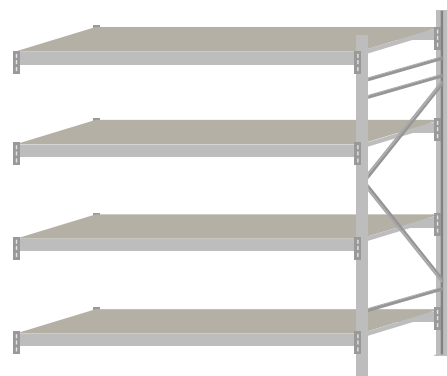

Why Unirack Longspan is the best on the market?

Unirack Longspan shelving uses a design taken from Pallet Racking, meaning all the uprights are bolted together rather than welded. This ensures greater structural flexibility and strength over a longer period of time and prolonged use. We used experienced structural engineers when pairing the heavy duty beams and uprights to ensure the maximum safe load capacity. This is why the Unirack design is one of the most tried and tested on the market, having been used for over 20 years.

BEAM LENGTH 900, 1200, 1500, 1800, 2000, 2400, 2700 and 3000 mm

Top View

Step Beam Cross Section

Step Beam Side View

Safety Pin Included

COMPLETE BAY

ADD-ON BAY

LONGSPAN SHELVING UPRIGHTS

Code	Assembled Dimension (Height x Depth)	RRP inc GST
LSU20040	2000 x 400 mm	\$56.00
LSU20060	2000 x 600 mm	\$56.00
LSU20080	2000 x 800 mm	\$61.00
LSU20012	2000 x 1200 mm	\$71.00
LSU25040	2500 x 400 mm	\$65.00
LSU25060	2500 x 600 mm	\$65.00
LSU25080	2500 x 800 mm	\$70.00
LSU25012	2500 x 1200 mm	\$80.00
LSU30040	3000 x 400 mm	\$84.00
LSU30060	3000 x 600 mm	\$84.00
LSU30080	3000 x 800 mm	\$90.00
LSU30012	3000 x 1200 mm	\$102.00
LSU40040	4000 x 400 mm	\$105.00
LSU40060	4000 x 600 mm	\$105.00
LSU40080	4000 x 800 mm	\$112.00
LSU40012	4000 x 1200 mm	\$126.00