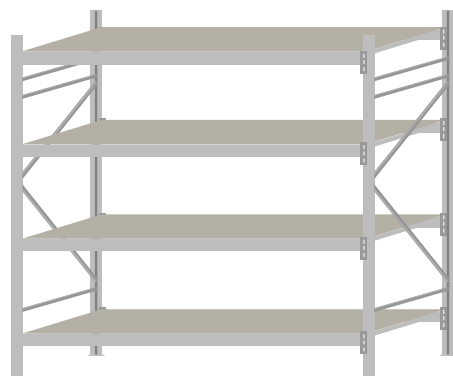

Why Unirack Longspan is the best on the market?

Unirack Longspan shelving uses a design taken from Pallet Racking, meaning all the uprights are bolted together rather than welded. This ensures greater structural flexibility and strength over a longer period of time and prolonged use. We used experienced structural engineers when pairing the heavy duty beams and uprights to ensure the maximum safe load capacity. This is why the Unirack design is one of the most tried and tested on the market, having been used for over 20 years.

BEAM LENGTH 900, 1200, 1500, 1800, 2000, 2400, 2700 and 3000 mm

Top View

Step Beam Cross Section

Step Beam Side View

Safety Pin Included

COMPLETE BAY

ADD-ON BAY

LONGSPAN SHELVING UPRIGHTS

Code	Assembled Dimension (Height x Depth)	RRP inc GST
LSU20040	2000 x 400 mm	\$56.00
LSU20060	2000 x 600 mm	\$56.00
LSU20080	2000 x 800 mm	\$61.00
LSU20012	2000 x 1200 mm	\$71.00
LSU25040	2500 x 400 mm	\$65.00
LSU25060	2500 x 600 mm	\$65.00
LSU25080	2500 x 800 mm	\$70.00
LSU25012	2500 x 1200 mm	\$80.00
LSU30040	3000 x 400 mm	\$84.00
LSU30060	3000 x 600 mm	\$84.00
LSU30080	3000 x 800 mm	\$90.00
LSU30012	3000 x 1200 mm	\$102.00
LSU40040	4000 x 400 mm	\$105.00
LSU40060	4000 x 600 mm	\$105.00
LSU40080	4000 x 800 mm	\$112.00
LSU40012	4000 x 1200 mm	\$126.00