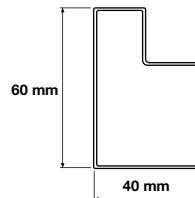

BEAM LENGTH 900, 1200, 1500, 1800, 2000, 2400, 2700 and 3000 mm

Top View

Step Beam Cross Section

Step Beam Side View

Safety Pin Included

COMPLETE BAY

ADD-ON BAY

LONGSPAN SHELVING UPRIGHTS

Code	Assembled Dimension (Height x Depth)	RRP inc GST
LSU20040	2000 x 400 mm	\$56.00
LSU20060	2000 x 600 mm	\$56.00
LSU20080	2000 x 800 mm	\$61.00
LSU20012	2000 x 1200 mm	\$71.00
LSU25040	2500 x 400 mm	\$65.00
LSU25060	2500 x 600 mm	\$65.00
LSU25080	2500 x 800 mm	\$70.00
LSU25012	2500 x 1200 mm	\$80.00
LSU30040	3000 x 400 mm	\$84.00
LSU30060	3000 x 600 mm	\$84.00
LSU30080	3000 x 800 mm	\$90.00
LSU30012	3000 x 1200 mm	\$102.00
LSU40040	4000 x 400 mm	\$105.00
LSU40060	4000 x 600 mm	\$105.00
LSU40080	4000 x 800 mm	\$112.00
LSU40012	4000 x 1200 mm	\$126.00