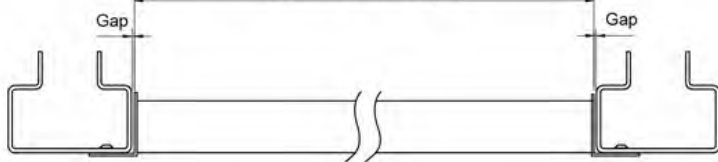

Wheels with Brake
Wheels without Brake

PRODUCT OVERVIEW

Longspan shelves are our mid-range storage solution. Designed for fitting into squeeze spots and for holding boxes, parts or anything that is reasonably heavy. It holds impressive weights of up to 815 kg per shelf (and 4000 kg per bay). And we hold so many sizes that we challenge you to find a space we can't fit out to within 20 cm.

Why Unirack Longspan is the best on the market?

Unirack Longspan shelving uses a design taken from Pallet Racking, meaning all the uprights are bolted together rather than welded. This ensures greater structural flexibility and strength over a longer period of time and prolonged use. We used experienced structural engineers when pairing the heavy duty beams and uprights to ensure the maximum safe load capacity. This is why the Unirack design is one of the most tried and tested on the market, having been used for over 20 years.

BEAM LENGTH 900, 1200, 1500, 1800, 2000, 2400, 2700 and 3000 mm

Top View

Step Beam Cross Section

Step Beam Side View

Safety Pin Included

COMPLETE BAY

ADD-ON BAY

LONGSPAN SHELVING UPRIGHTS

Code	Assembled Dimension (Height x Depth)	RRP inc GST
LSU20040	2000 x 400 mm	\$56.00
LSU20060	2000 x 600 mm	\$56.00
LSU20080	2000 x 800 mm	\$61.00
LSU20012	2000 x 1200 mm	\$71.00
LSU25040	2500 x 400 mm	\$65.00
LSU25060	2500 x 600 mm	\$65.00
LSU25080	2500 x 800 mm	\$70.00
LSU25012	2500 x 1200 mm	\$80.00
LSU30040	3000 x 400 mm	\$84.00
LSU30060	3000 x 600 mm	\$84.00
LSU30080	3000 x 800 mm	\$90.00
LSU30012	3000 x 1200 mm	\$102.00
LSU40040	4000 x 400 mm	\$105.00
LSU40060	4000 x 600 mm	\$105.00
LSU40080	4000 x 800 mm	\$112.00
LSU40012	4000 x 1200 mm	\$126.00