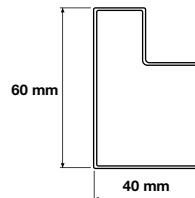

BEAM LENGTH 900, 1200, 1500, 1800, 2000, 2400, 2700 and 3000 mm

Top View

Step Beam Cross Section

Step Beam Side View

Safety Pin Included

COMPLETE BAY

ADD-ON BAY

LONGSPAN SHELVING UPRIGHTS

Code	Assembled Dimension (Height x Depth)	RRP inc GST
LSU20040	2000 x 400 mm	\$62.00
LSU20060	2000 x 600 mm	\$67.00
LSU20080	2000 x 800 mm	\$72.00
LSU20012	2000 x 1200 mm	\$82.00
LSU25040	2500 x 400 mm	\$71.00
LSU25060	2500 x 600 mm	\$76.00
LSU25080	2500 x 800 mm	\$81.00
LSU25012	2500 x 1200 mm	\$91.00
LSU30040	3000 x 400 mm	\$88.00
LSU30060	3000 x 600 mm	\$94.00
LSU30080	3000 x 800 mm	\$99.00
LSU30012	3000 x 1200 mm	\$111.00
LSU40040	4000 x 400 mm	\$108.00
LSU40060	4000 x 600 mm	\$115.00
LSU40080	4000 x 800 mm	\$122.00
LSU40012	4000 x 1200 mm	\$136.00