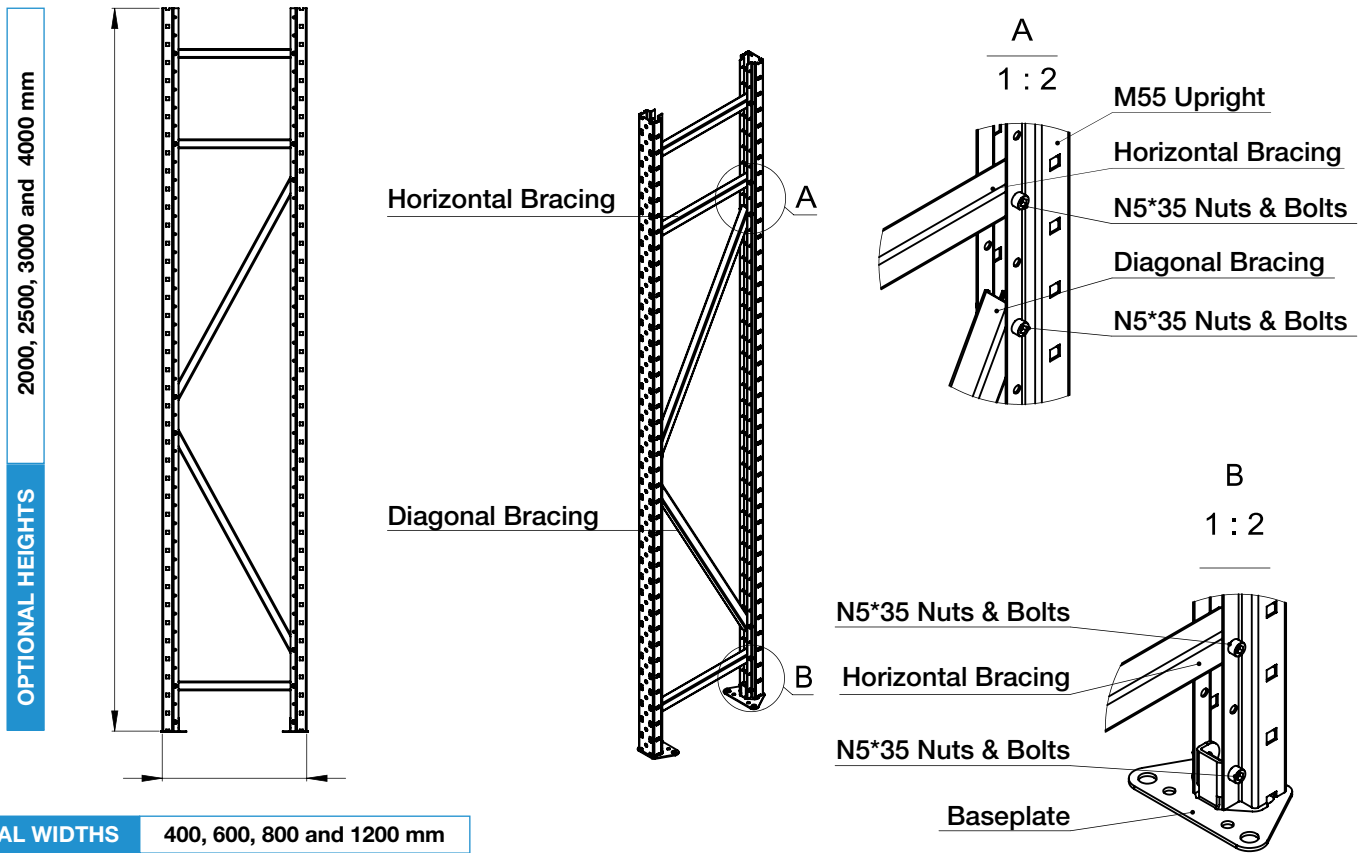

Wheels with Brake
Wheels without Brake

PRODUCT OVERVIEW

Longspan shelves are our mid-range storage solution. Designed for fitting into squeeze spots and for holding boxes, parts or anything that is reasonably heavy. It holds impressive weights of up to 815 kg per shelf (and 4000 kg per bay). And we hold so many sizes that we challenge you to find a space we can't fit out to within 20 cm.

It is really strong, the steel is top quality, the powder coating is superior to competing systems, the base plates are thick.

KEY FEATURES

- ✓ Safety Locking System
- ✓ Easy to Assemble Bolt Together System
- ✓ Available in White, Grey and Black
- ✓ Superior Thick Particle Board
- ✓ Top Quality Powdercoated Steel
- ✓ Various Lengths, Widths, Heights Available
- ✓ Heavy Duty Base Plate

Why Unirack Longspan is the best on the market?

Unirack Longspan shelving uses a design taken from Pallet Racking, meaning all the uprights are bolted together rather than welded. This ensures greater structural flexibility and strength over a longer period of time and prolonged use. We used experienced structural engineers when pairing the heavy duty beams and uprights to ensure the maximum safe load capacity. This is why the Unirack design is one of the most tried and tested on the market, having been used for over 20 years.