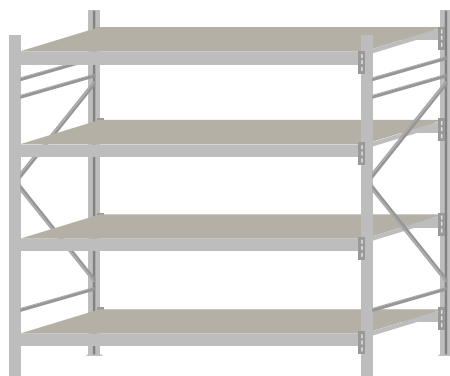

Why Unirack Longspan is the best on the market?

Unirack Longspan shelving uses a design taken from Pallet Racking, meaning all the uprights are bolted together rather than welded. This ensures greater structural flexibility and strength over a longer period of time and prolonged use. We used experienced structural engineers when pairing the heavy duty beams and uprights to ensure the maximum safe load capacity. This is why the Unirack design is one of the most tried and tested on the market, having been used for over 20 years.

BEAM LENGTH 900, 1200, 1500, 1800, 2000, 2400, 2700 and 3000 mm

Top View

Step Beam Cross Section

Step Beam Side View

Safety Pin Included

COMPLETE BAY

ADD-ON BAY

LONGSPAN SHELVING UPRIGHTS

Code	Assembled Dimension (Height x Depth)	RRP inc GST
LSU20040	2000 x 400 mm	\$62.00
LSU20060	2000 x 600 mm	\$67.00
LSU20080	2000 x 800 mm	\$72.00
LSU20012	2000 x 1200 mm	\$82.00
LSU25040	2500 x 400 mm	\$71.00
LSU25060	2500 x 600 mm	\$76.00
LSU25080	2500 x 800 mm	\$81.00
LSU25012	2500 x 1200 mm	\$91.00
LSU30040	3000 x 400 mm	\$88.00
LSU30060	3000 x 600 mm	\$94.00
LSU30080	3000 x 800 mm	\$99.00
LSU30012	3000 x 1200 mm	\$111.00
LSU40040	4000 x 400 mm	\$108.00
LSU40060	4000 x 600 mm	\$115.00
LSU40080	4000 x 800 mm	\$122.00
LSU40012	4000 x 1200 mm	\$136.00