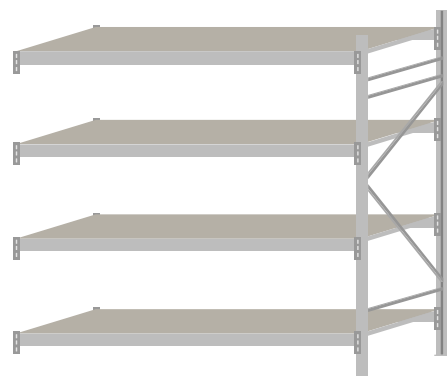

Why Unirack Longspan is the best on the market?

Unirack Longspan shelving uses a design taken from Pallet Racking, meaning all the uprights are bolted together rather than welded. This ensures greater structural flexibility and strength over a longer period of time and prolonged use. We used experienced structural engineers when pairing the heavy duty beams and uprights to ensure the maximum safe load capacity. This is why the Unirack design is one of the most tried and tested on the market, having been used for over 20 years.

BEAM LENGTH 900, 1200, 1500, 1800, 2000, 2400, 2700 and 3000 mm

Top View

Step Beam Cross Section

Step Beam Side View

Safety Pin Included

COMPLETE BAY

ADD-ON BAY

LONGSPAN SHELVING UPRIGHTS

Code	Assembled Dimension (Height x Depth)	RRP inc GST
LSU20040	2000 x 400 mm	\$62.00
LSU20060	2000 x 600 mm	\$67.00
LSU20080	2000 x 800 mm	\$72.00
LSU20012	2000 x 1200 mm	\$82.00
LSU25040	2500 x 400 mm	\$71.00
LSU25060	2500 x 600 mm	\$76.00
LSU25080	2500 x 800 mm	\$81.00
LSU25012	2500 x 1200 mm	\$91.00
LSU30040	3000 x 400 mm	\$88.00
LSU30060	3000 x 600 mm	\$94.00
LSU30080	3000 x 800 mm	\$99.00
LSU30012	3000 x 1200 mm	\$111.00
LSU40040	4000 x 400 mm	\$108.00
LSU40060	4000 x 600 mm	\$115.00
LSU40080	4000 x 800 mm	\$122.00
LSU40012	4000 x 1200 mm	\$136.00