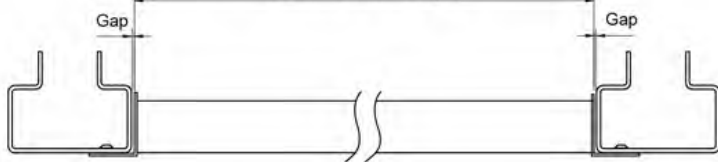

Wheels with Brake
Wheels without Brake

PRODUCT OVERVIEW

Longspan shelves are our mid-range storage solution. Designed for fitting into squeeze spots and for holding boxes, parts or anything that is reasonably heavy. It holds impressive weights of up to 815 kg per shelf (and 4000 kg per bay). And we hold so many sizes that we challenge you to find a space we can't fit out to within 20 cm.

Why Unirack Longspan is the best on the market?

Unirack Longspan shelving uses a design taken from Pallet Racking, meaning all the uprights are bolted together rather than welded. This ensures greater structural flexibility and strength over a longer period of time and prolonged use. We used experienced structural engineers when pairing the heavy duty beams and uprights to ensure the maximum safe load capacity. This is why the Unirack design is one of the most tried and tested on the market, having been used for over 20 years.

BEAM LENGTH 900, 1200, 1500, 1800, 2000, 2400, 2700 and 3000 mm

Top View

Step Beam Cross Section

Step Beam Side View

Safety Pin Included

COMPLETE BAY

ADD-ON BAY

LONGSPAN SHELVING UPRIGHTS

Code	Assembled Dimension (Height x Depth)	RRP inc GST
LSU20040	2000 x 400 mm	\$62.00
LSU20060	2000 x 600 mm	\$67.00
LSU20080	2000 x 800 mm	\$72.00
LSU20012	2000 x 1200 mm	\$82.00
LSU25040	2500 x 400 mm	\$71.00
LSU25060	2500 x 600 mm	\$76.00
LSU25080	2500 x 800 mm	\$81.00
LSU25012	2500 x 1200 mm	\$91.00
LSU30040	3000 x 400 mm	\$88.00
LSU30060	3000 x 600 mm	\$94.00
LSU30080	3000 x 800 mm	\$99.00
LSU30012	3000 x 1200 mm	\$111.00
LSU40040	4000 x 400 mm	\$108.00
LSU40060	4000 x 600 mm	\$115.00
LSU40080	4000 x 800 mm	\$122.00
LSU40012	4000 x 1200 mm	\$136.00