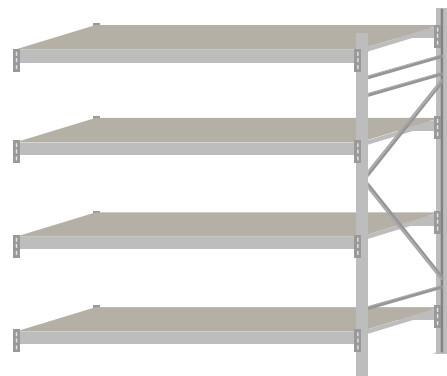

Why Unirack Longspan is the best on the market?

Unirack Longspan shelving uses a design taken from Pallet Racking, meaning all the uprights are bolted together rather than welded. This ensures greater structural flexibility and strength over a longer period of time and prolonged use. We used experienced structural engineers when pairing the heavy duty beams and uprights to ensure the maximum safe load capacity. This is why the Unirack design is one of the most tried and tested on the market, having been used for over 20 years.

BEAM LENGTH 900, 1200, 1500, 1800, 2000, 2400 and 3000 mm

Top View

Step Beam Cross Section

Step Beam Side View

Safety Pin Included

COMPLETE BAY

ADD-ON BAY

LONGSPAN SHELVING UPRIGHTS

Code	Assembled Dimension (Height x Depth)	RRP inc GST
LSU20040	2000 x 400 mm	\$67.00
LSU20060	2000 x 600 mm	\$71.00
LSU20080	2000 x 800 mm	\$75.00
LSU20012	2000 x 1200 mm	\$81.00
LSU25040	2500 x 400 mm	\$79.00
LSU25060	2500 x 600 mm	\$83.00
LSU25080	2500 x 800 mm	\$87.00
LSU25012	2500 x 1200 mm	\$93.00
LSU30040	3000 x 400 mm	\$95.00
LSU30060	3000 x 600 mm	\$99.00
LSU30080	3000 x 800 mm	\$103.00
LSU30012	3000 x 1200 mm	\$109.00
LSU40040	4000 x 400 mm	\$119.00
LSU40060	4000 x 600 mm	\$123.00
LSU40080	4000 x 800 mm	\$127.00
LSU40012	4000 x 1200 mm	\$137.00