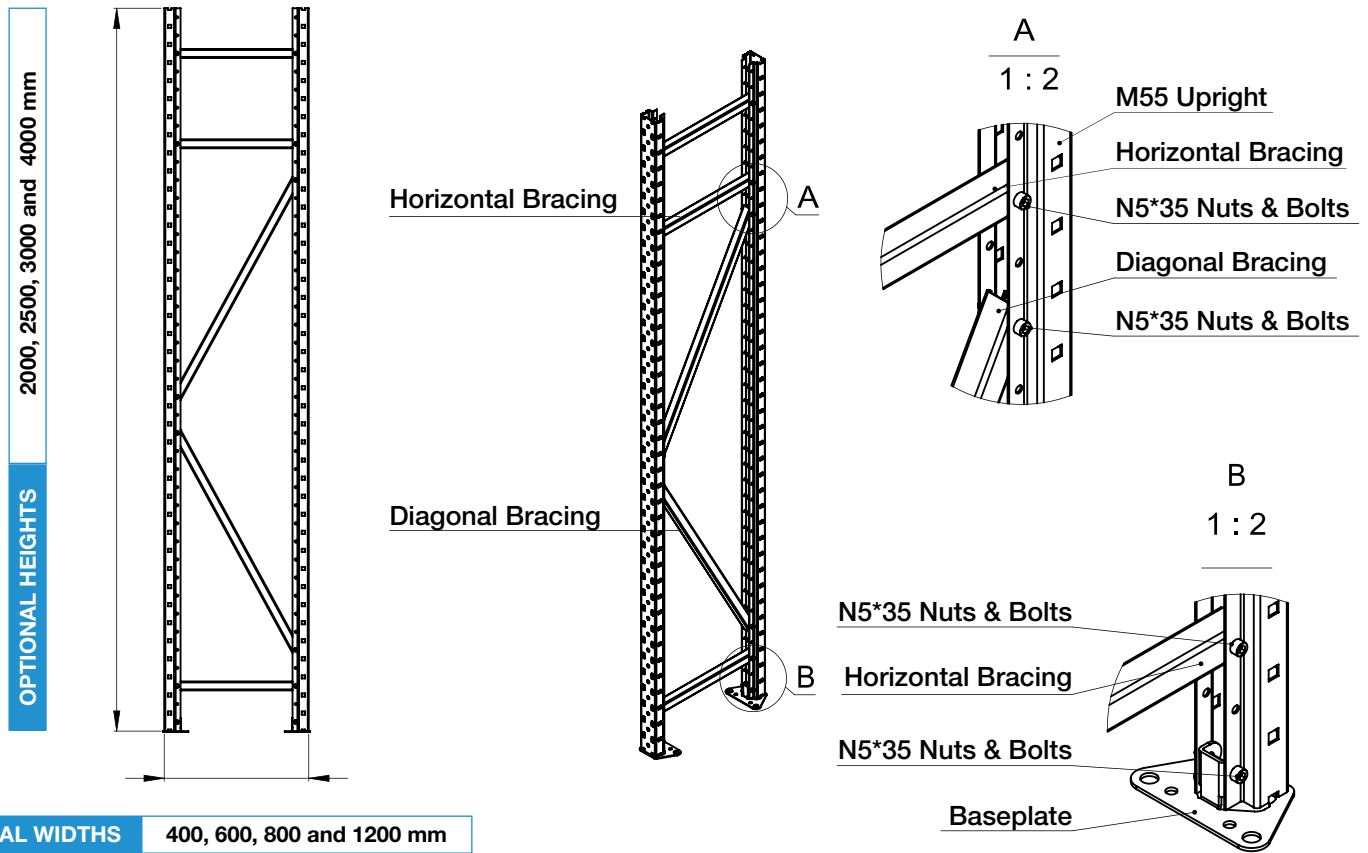

Wheels with Brake
Wheels without Brake

PRODUCT OVERVIEW

Longspan shelves are our mid-range storage solution. Designed for fitting into squeeze spots and for holding boxes, parts or anything that is reasonably heavy. It holds impressive weights of up to 815 kg per shelf (and 4000 kg per bay). And we hold so many sizes that we challenge you to find a space we can't fit out to within 20 cm.

It is really strong, the steel is top quality, the powder coating is superior to competing systems, the base plates are thick.

KEY FEATURES

- ✓ Safety Locking System
- ✓ Easy to Assemble Bolt Together System
- ✓ Available in White, Grey and Black
- ✓ Superior Thick Particle Board
- ✓ Top Quality Powdercoated Steel
- ✓ Various Lengths, Widths, Heights Available
- ✓ Heavy Duty Base Plate

Why Unirack Longspan is the best on the market?

Unirack Longspan shelving uses a design taken from Pallet Racking, meaning all the uprights are bolted together rather than welded. This ensures greater structural flexibility and strength over a longer period of time and prolonged use. We used experienced structural engineers when pairing the heavy duty beams and uprights to ensure the maximum safe load capacity. This is why the Unirack design is one of the most tried and tested on the market, having been used for over 20 years.