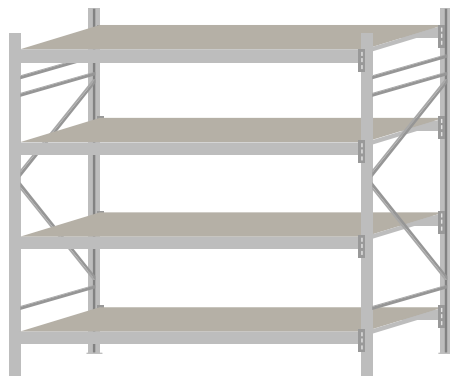

Why Unirack Longspan is the best on the market?

Unirack Longspan shelving uses a design taken from Pallet Racking, meaning all the uprights are bolted together rather than welded. This ensures greater structural flexibility and strength over a longer period of time and prolonged use. We used experienced structural engineers when pairing the heavy duty beams and uprights to ensure the maximum safe load capacity. This is why the Unirack design is one of the most tried and tested on the market, having been used for over 20 years.

BEAM LENGTH 900, 1200, 1500, 1800, 2000, 2400 and 3000 mm

Top View

Step Beam Cross Section

Step Beam Side View

Safety Pin Included

COMPLETE BAY

ADD-ON BAY

LONGSPAN SHELVING UPRIGHTS

Code	Assembled Dimension (Height x Depth)	RRP inc GST
LSU20040	2000 x 400 mm	\$67.00
LSU20060	2000 x 600 mm	\$71.00
LSU20080	2000 x 800 mm	\$75.00
LSU20012	2000 x 1200 mm	\$81.00
LSU25040	2500 x 400 mm	\$79.00
LSU25060	2500 x 600 mm	\$83.00
LSU25080	2500 x 800 mm	\$87.00
LSU25012	2500 x 1200 mm	\$93.00
LSU30040	3000 x 400 mm	\$95.00
LSU30060	3000 x 600 mm	\$99.00
LSU30080	3000 x 800 mm	\$103.00
LSU30012	3000 x 1200 mm	\$109.00
LSU40040	4000 x 400 mm	\$119.00
LSU40060	4000 x 600 mm	\$123.00
LSU40080	4000 x 800 mm	\$127.00
LSU40012	4000 x 1200 mm	\$137.00