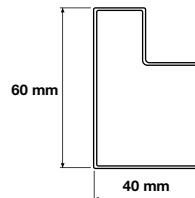

BEAM LENGTH 900, 1200, 1500, 1800, 2000, 2400 and 3000 mm

Top View

Step Beam Cross Section

Step Beam Side View

Safety Pin Included

COMPLETE BAY

ADD-ON BAY

LONGSPAN SHELVING UPRIGHTS

Code	Assembled Dimension (Height x Depth)	RRP inc GST
LSU20040	2000 x 400 mm	\$67.00
LSU20060	2000 x 600 mm	\$71.00
LSU20080	2000 x 800 mm	\$75.00
LSU20012	2000 x 1200 mm	\$81.00
LSU25040	2500 x 400 mm	\$79.00
LSU25060	2500 x 600 mm	\$83.00
LSU25080	2500 x 800 mm	\$87.00
LSU25012	2500 x 1200 mm	\$93.00
LSU30040	3000 x 400 mm	\$95.00
LSU30060	3000 x 600 mm	\$99.00
LSU30080	3000 x 800 mm	\$103.00
LSU30012	3000 x 1200 mm	\$109.00
LSU40040	4000 x 400 mm	\$119.00
LSU40060	4000 x 600 mm	\$123.00
LSU40080	4000 x 800 mm	\$127.00
LSU40012	4000 x 1200 mm	\$137.00